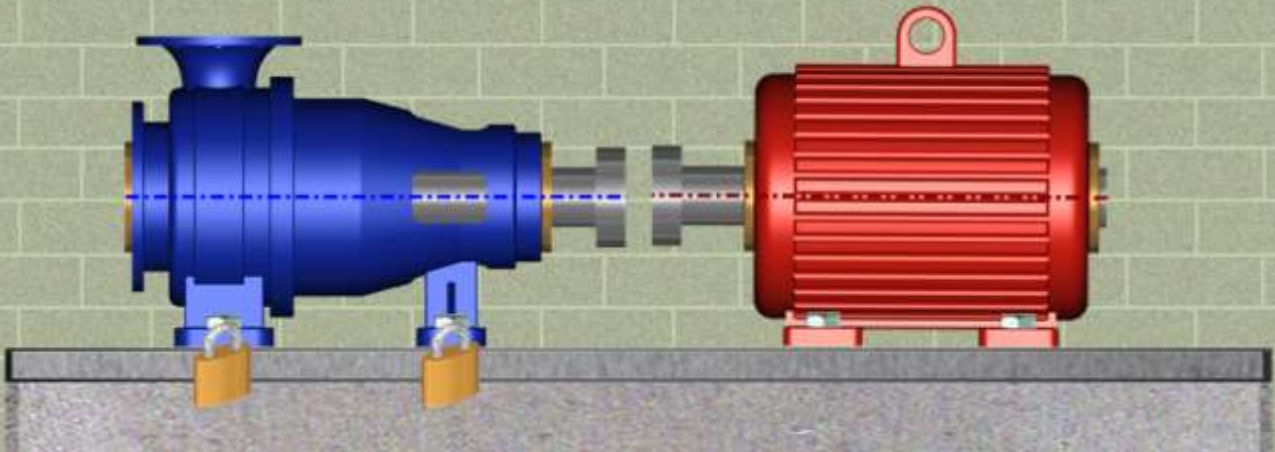

ALIGNMENT RESULTS

SIDE VIEW / VERT.

GAP

-0.01

RPM	TOLERANCES	
	ACCE...	EXCEL...
1200+		
OFFSET	0.10	0.06
ANGLE	0.08	0.05
GAP	0.14	0.09

OFFSET

0.02