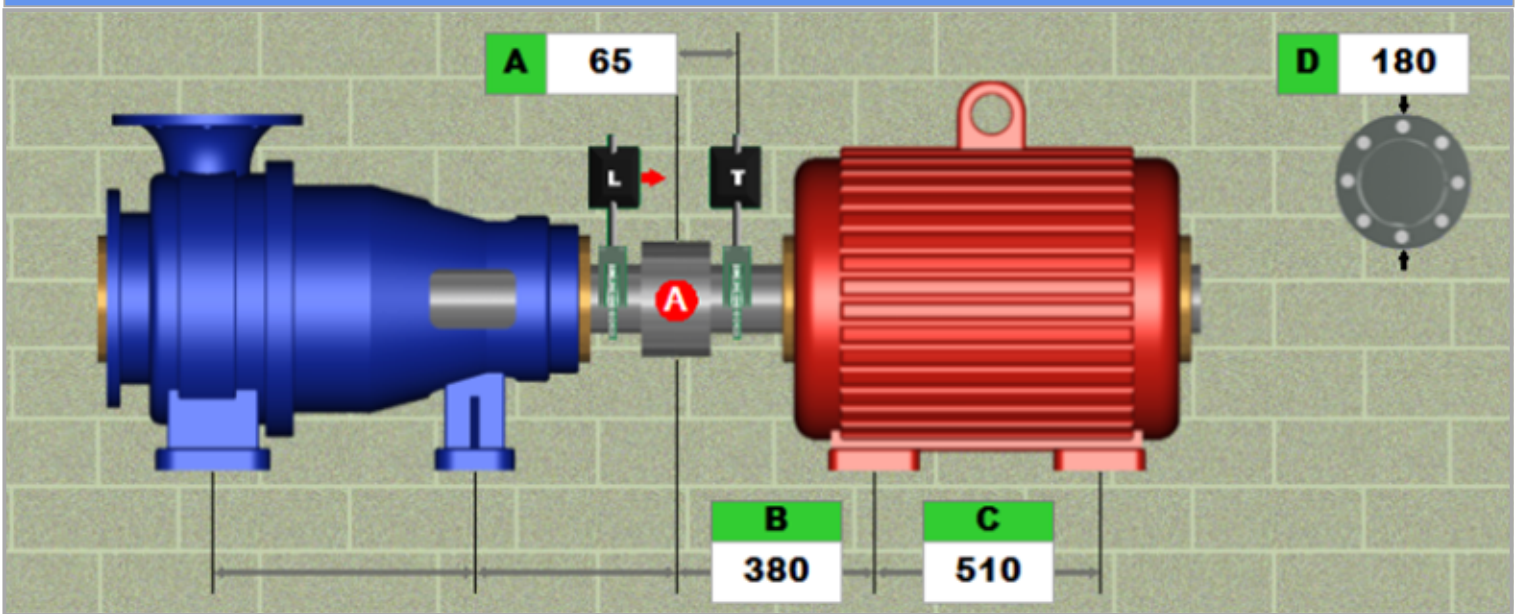

COUPLE6 ALIGNMENT REPORT

REPORT ISSUED BY:

9 Mechanics co.,ltd
1/99 moo12 Bangpheedai Bangphee Samuthprakan
02-751-0755 , 086-667-8789

COMPANY / JOB INFORMATION

Machine Name   MOTOR PUMP 132KW. CDP-2
Company Name   Amita (Thailand)
Location
Address

City
State
Postal Code(ZIP)
Country
Notes

MACHINE SETUP

UNITS

OFFSET = mm, ANGLE = mm/100mm

TARGET INFORMATION

MODEL NUMBER :
Calib. Due : September 2018

Serial Number : 80-00256
FW REV. : 3.217