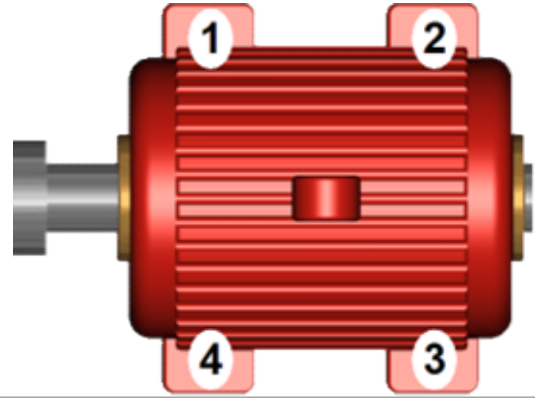

SOFT FOOT

FOOT	TIGHT	LOOSE	CHAN...	NOTES
1	---	---	---	N/A
2	---	---	---	N/A
3	---	---	---	N/A
4	---	---	---	N/A

REPEATABILITY

#	V Offset	V Gap	H Offset	H Gap	DATE	TIME	SPAN	#POINTS	MODE	METHOD
✓ 1	0.02	-0.01	0.01	0.01	4/16/2022	2:05 PM	357.7°	49	Coupled	Auto Clock